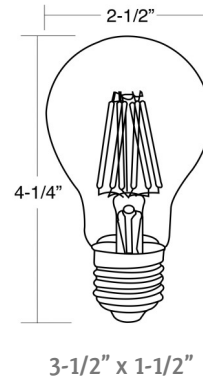

DIMENSIONS:

A19-FLA-7W-27K-D
A19-FLA-7W-40K-D

A19-FLA-7W-D

Westgate's dimmable LED lamp technology provides a soft, even illumination without hot spots or LED imaging. Our compact size and excellent thermal management make Westgate LED lamps the choice of professionals.

MODEL NO.	WATTAGE	LUMENS	BEAM	COLOR TEMP
A19-FLA-7W-27K-D	7W	700	360°	WW 2700K
A19-FLA-7W-40K-D	7W	800-850	360°	CW 4000K

ELECTRICAL SPECIFICATIONS:

- Voltage: 120V AC/ 60Hz
- Wattage: 13W
- Power factor: 90% +
- Energy-efficient label (EEL): A++

LIGHTING SPECIFICATIONS:

- Dimmable: Yes 10~100%
- Lumens: 700lm (2700K) 800-850 lm (4000K)
- Color temp: 2700K (Warm white) and 4000K (Natural white)
- CRI: >80
- Beam angle: 360°
- Base: E12 Candelabra
- Lifespan: 30,000 hours